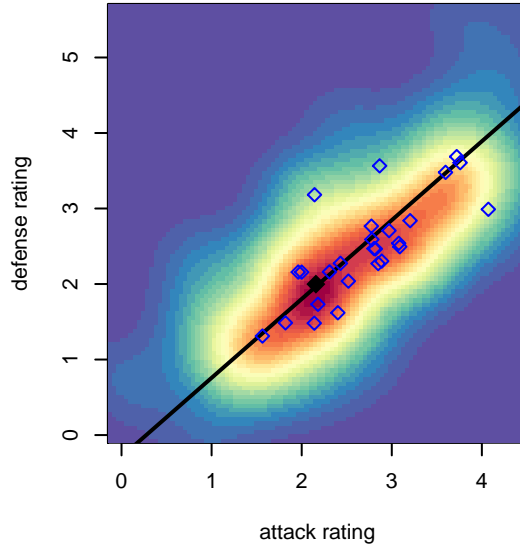

Crossfire Premier Towns G97

Crossfire Premier
 Redmond, WA
 G97 total strength=1400
 attack=8.65 defense=7.38
 fall league = Win RCL G96 Div 2
 notes= A—; Towns 2015

alt names used:
 CROSSFIRE PREMIER G97A (WA)
 Crossfire Premier GU18A
 CROSSFIRE PREMIER '97 – J. TOWNS (WA)
 CROSSFIRE PREMIER G97A (WA)
 Crossfire Premier G97 A

**attack and defense variance (black dot)
relative to other teams
and top 10 in region**

**attack and defense rating
relative to others at age
and all opponents in last 13 months**

Performance relative to 13 month average