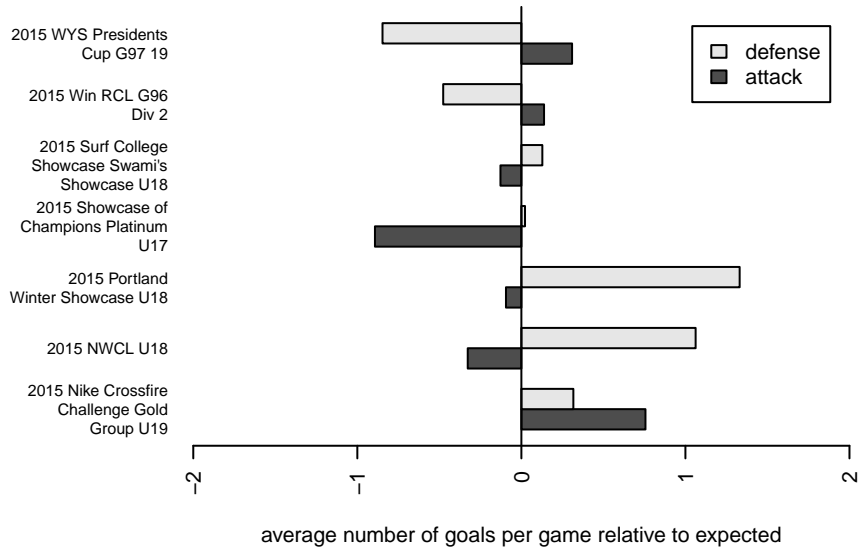

Crossfire Premier Towns G97

Crossfire Premier
 Redmond, WA
 G97 total strength=1400
 attack=8.65 defense=7.38
 fall league = Win RCL G96 Div 2
 notes= A—; Towns 2015

alt names used:
 CROSSFIRE PREMIER G97A (WA)
 Crossfire Premier GU18A
 CROSSFIRE PREMIER '97 – J. TOWNS (WA)
 CROSSFIRE PREMIER G97A (WA)
 Crossfire Premier G97 A

Venues played:
 2015 Showcase of Champions Platinum U17
 2015 Nike Crossfire Challenge Gold Group U18
 2015 Surf College Showcase Swami's Showcas
 2015 Win RCL G96 Div 2
 2015 NWCL U18
 2015 Portland Winter Showcase U18
 2015 WYS Presidents Cup G97 19

**attack and defense variance (black dot)
relative to other teams
and top 10 in region**

**attack and defense rating
relative to others at age
and all opponents in last 13 months**

Performance relative to 13 month average