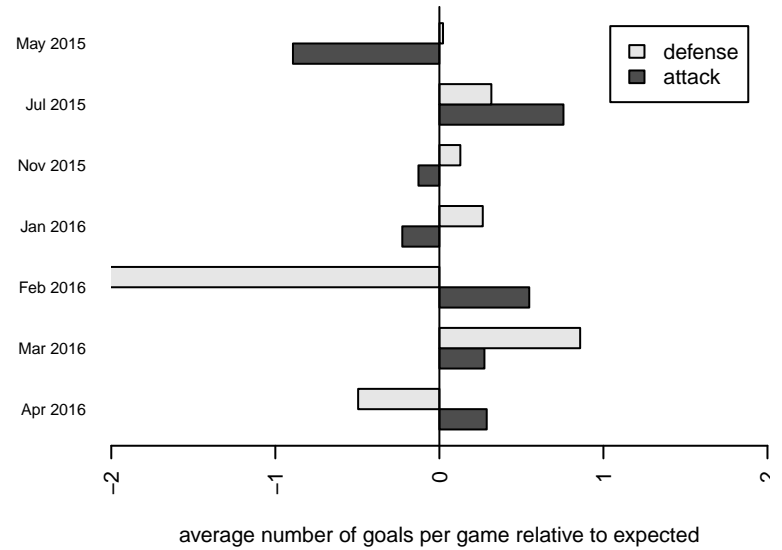

Performance relative to 13 month average