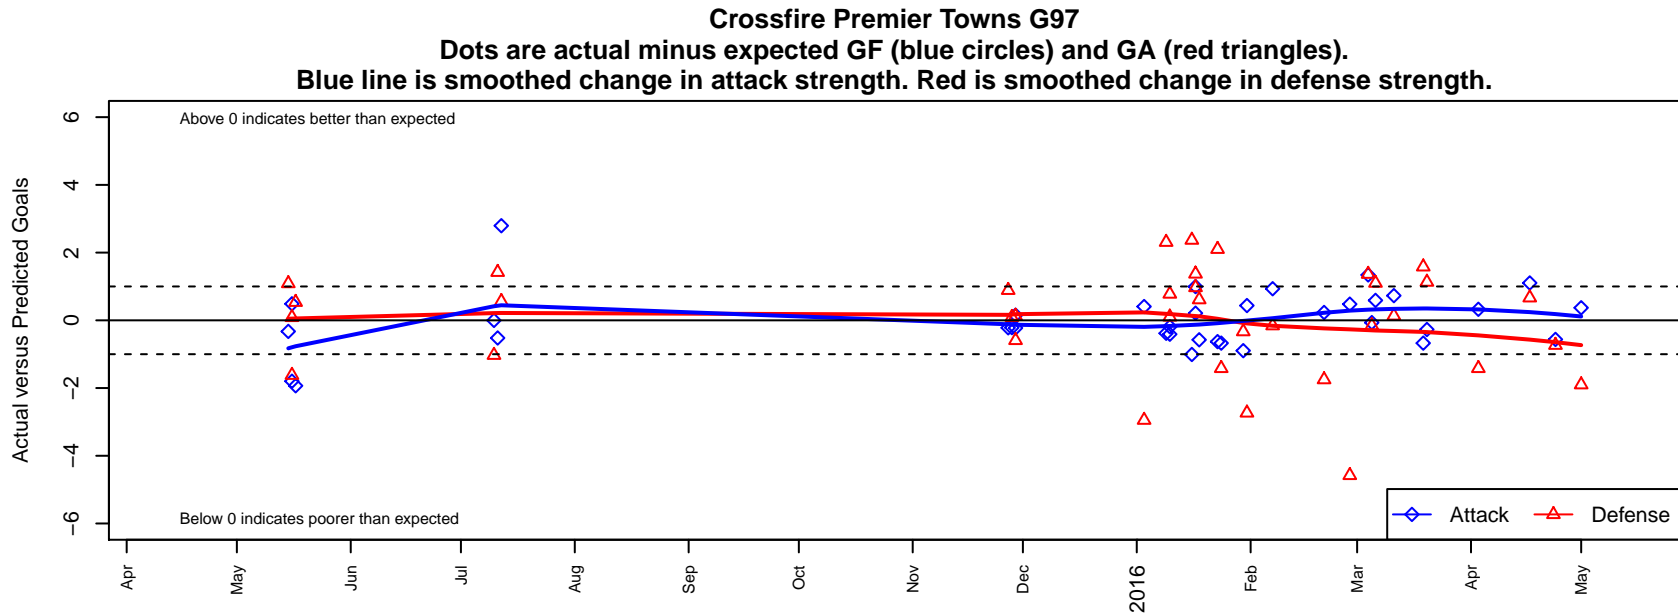

Crossfire Premier Towns G97

Crossfire Premier
 Redmond, WA
 G97 total strength=1400
 attack=8.65 defense=7.38
 fall league = Win RCL G96 Div 2
 notes= A—; Towns 2015

alt names used:
 CROSSFIRE PREMIER G97A (WA)
 Crossfire Premier GU18A
 CROSSFIRE PREMIER '97 – J. TOWNS (WA)
 CROSSFIRE PREMIER G97A (WA)
 Crossfire Premier G97 A

**attack and defense variance (black dot)
relative to other teams
and top 10 in region**

**attack and defense rating
relative to others at age
and all opponents in last 13 months**

Performance relative to 13 month average