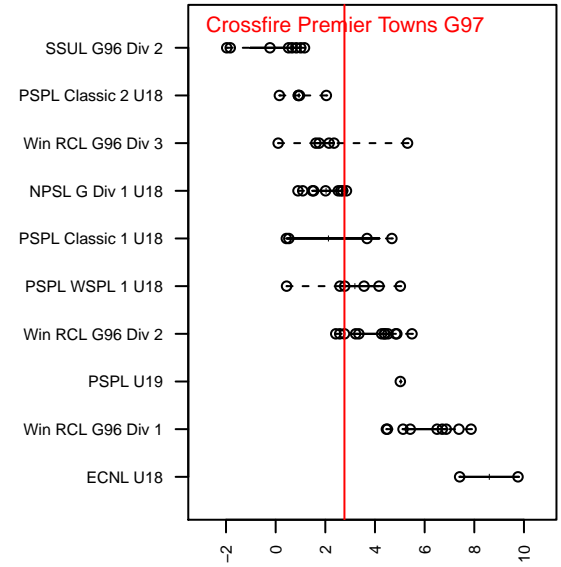

Crossfire Premier Towns G97

Crossfire Premier
 Redmond, WA
 G97 total strength=1400
 attack=8.65 defense=7.38
 fall league = Win RCL G96 Div 2
 notes= A—; Towns 2015

alt names used:
 CROSSFIRE PREMIER G97A (WA)
 Crossfire Premier GU18A
 CROSSFIRE PREMIER '97 – J. TOWNS (WA)
 CROSSFIRE PREMIER G97A (WA)
 Crossfire Premier G97 A

**attack and defense variance (black dot)
relative to other teams
and top 10 in region**

**attack and defense rating
relative to others at age
and all opponents in last 13 months**

Performance relative to 13 month average